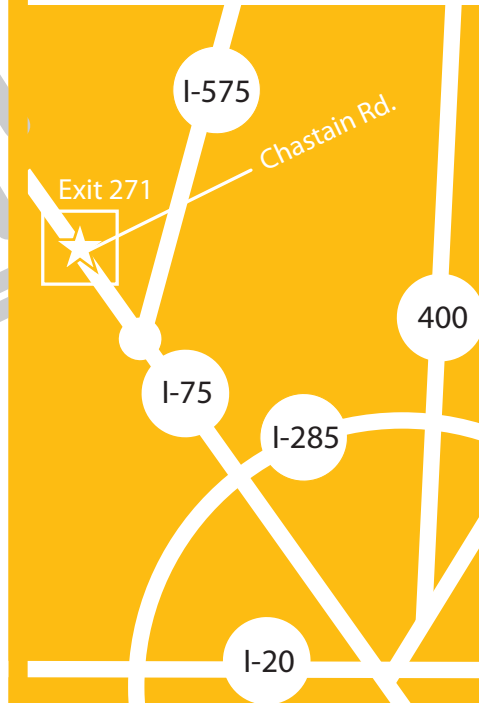

# KSU Arts District Map

1. Dr. Bobbie Bailey and Family Performance Center
2. Zuckerman Art Museum
3. Joe Mack Wilson Building **Stillwell Theater**
4. Music Building
5. Wilson Annex - **Onyx Theater**
6. Visual Arts Building
7. Jolley Lodge