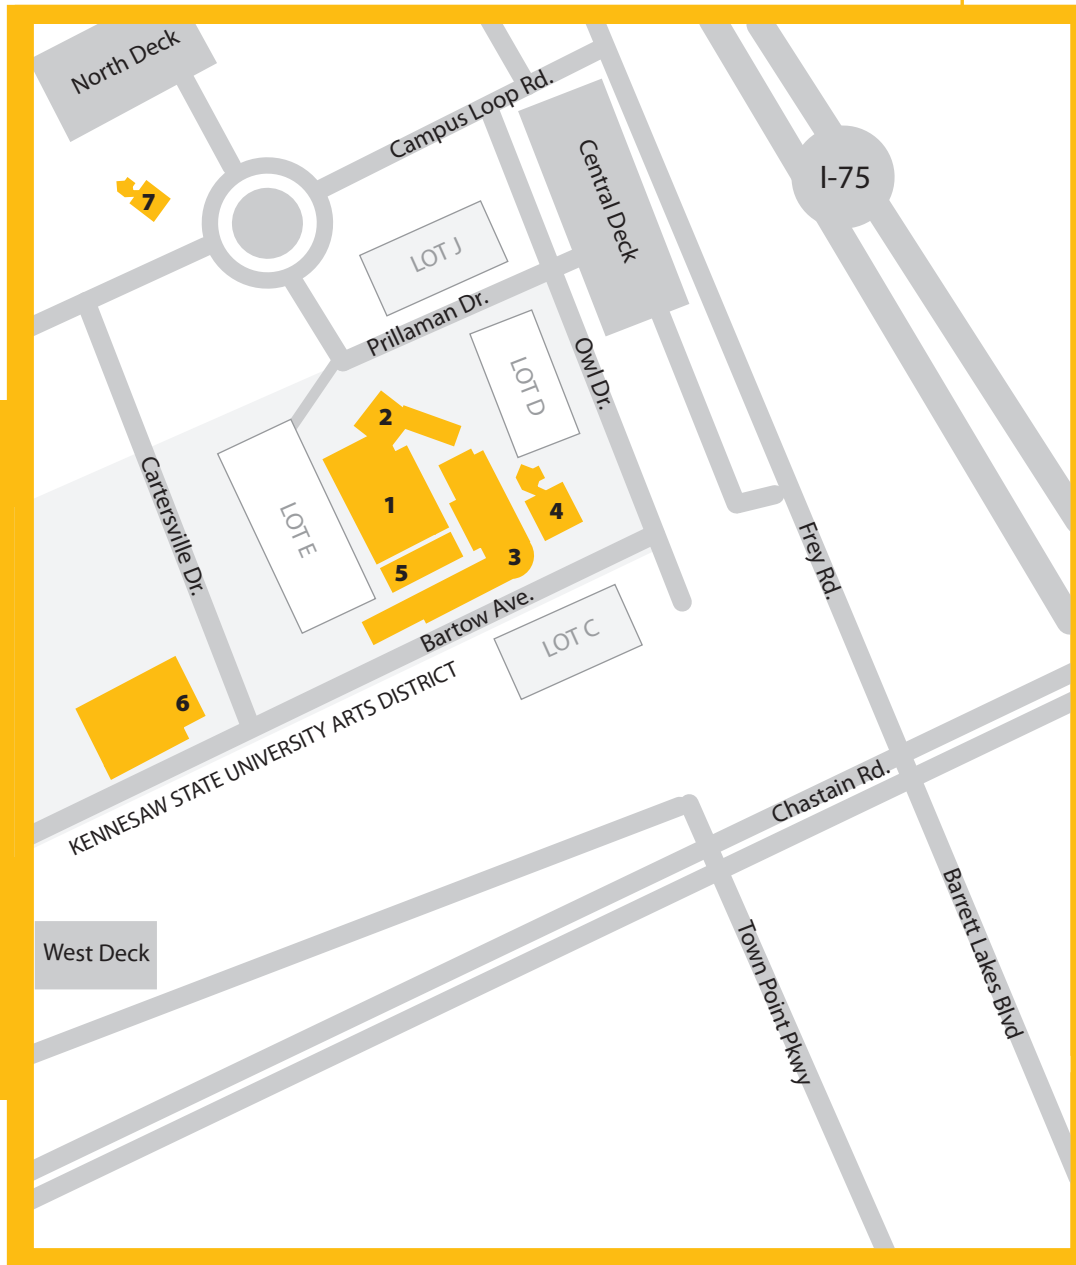

# KSU Arts District Map

1. Dr. Bobbie Bailey and Family Performance Center
2. Zuckerman Art Museum
3. Joe Mack Wilson Building **Stillwell Theater**
4. Music Building
5. Wilson Annex - **Onyx Theater**
6. Visual Arts Building
7. Jolley Lodge